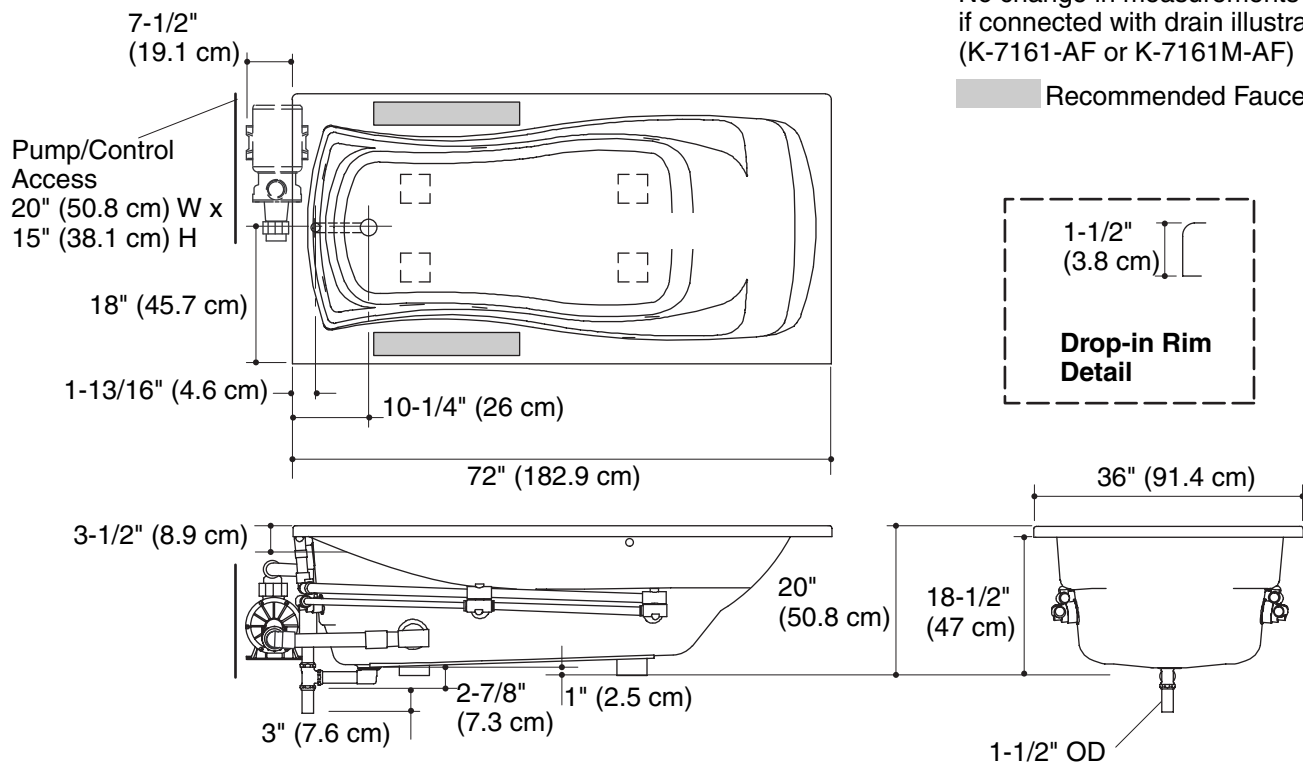

### Product Specification

The acrylic bath whirlpool shall be 72" (182.9 cm) in length, 36" (91.4 cm) in width, and 20" (50.8 cm) in height. Product shall have 6 individually adjustable multi-directional hydro-massage jets, a pump with air switch, and grounding-type plug-in cord. Product shall have an optional K-1283 removable apron, K-1491 removable bath pillow, K-1717 timer kit, and K-9696 trim kit in various finishes. Bath whirlpool shall be Kohler Model K-1257-CB-\_\_\_\_\_.

## Technical Information

Fixture*:			
Bathing well:			
Basin area, bottom	50" (127 cm) x 24" (61 cm)		
Basin area, top	65" (165.1 cm) x 27" (68.6 cm)		
Weight	110 lbs (49.9 kg)		
To overflow:			
Water depth	14" (35.6 cm)		
Capacity	72 gal (272.5 L)		
* Approximate measurements for comparison only.			
Drop-in cut-out			
		70" (177.8 cm) x 34" (86.4 cm)	
Pump:			
	V	Hz	A
1-speed	120	60	7.5

## Required Electrical Service

Dedicated circuit required, protected with Class A Ground-Fault Circuit-Interrupter (GFCI):	
Pump/control	120 V, 15 A, 60 Hz
Locate the outlet behind the whirlpool and within 24" (61 cm) of the pump.	

## Installation Notes

Install this product according to the installation guide.

Floor support under whirlpool must provide for a minimum of 41 lbs/square foot (200 kg/square meter) loading.

The apron must be installed before the finished floor and wall materials are installed.