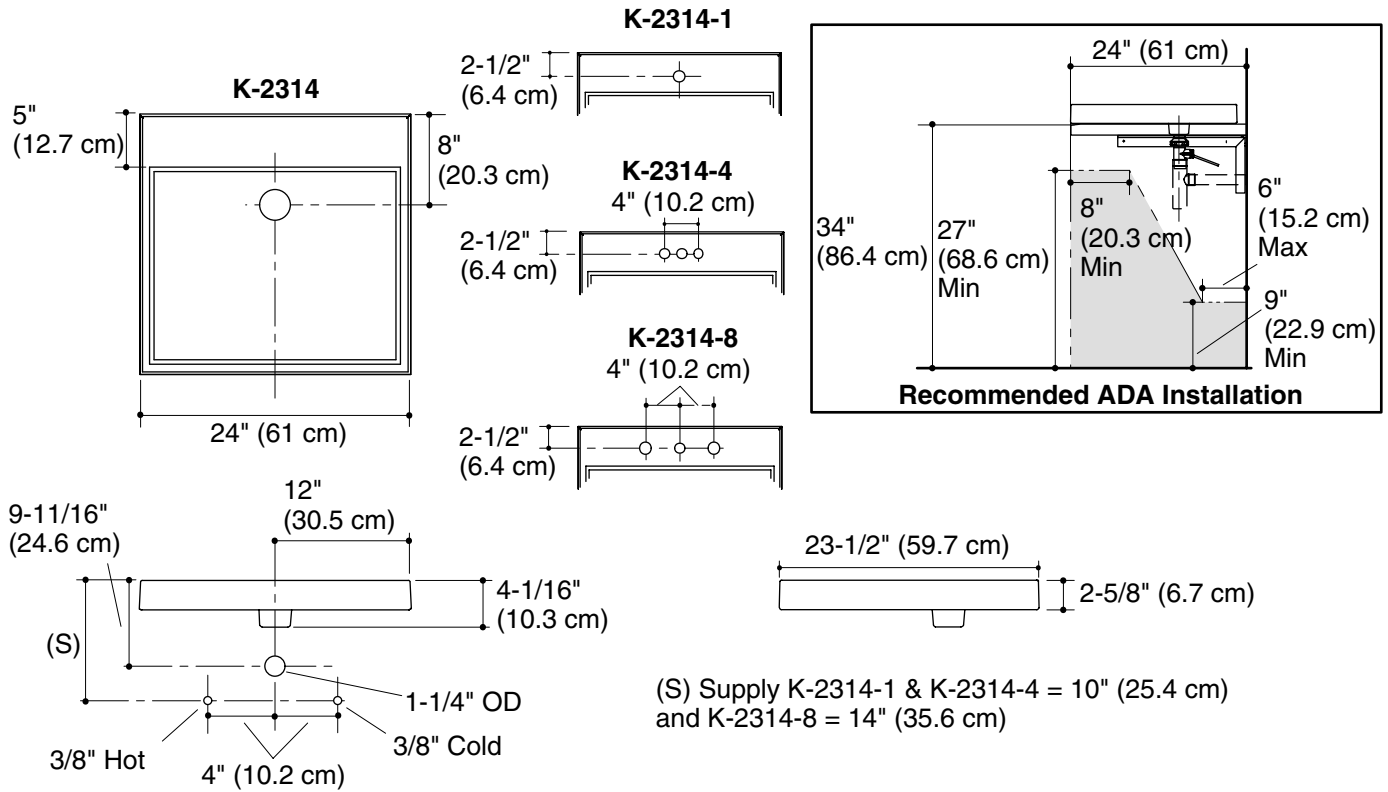

Refer to the Price Book for countertop and hand basin options.

Product Specification

The fireclay lavatory shall be 24" (61 cm) in length and 23-1/2" (59.7 cm) in width. Product shall be available with no faucet holes, single-hole, 4" (10.2 cm) centers, or 8" (20.3 cm) centers. Product shall be suitable for countertop or wall-mount installation. Product shall be without overflow. Product shall complement the Purist Suite. Product shall be Kohler Model K-2314-_____-_____.

PURIST®

Technical Information

Fixture*:		
Basin area	22" (55.9 cm) x 17-1/2" (44.5 cm)	
Water depth	1-3/4" (4.4 cm)	
Drain hole	1-3/4" (4.4 cm) D.	
Hole diameter:		
	Spout	Faucet
K-2314-1	1-3/8" (3.5 cm) D.	
K-2314-4	1-3/16" (3 cm) D.	1-3/16" (3 cm) D.
K-2314-8	1-3/16" (3 cm) D.	1-7/16" (3.7 cm) D.
* Approximate measurements for comparison only.		
Included component:		
Cut-out template	1014137-7	

Product Diagram