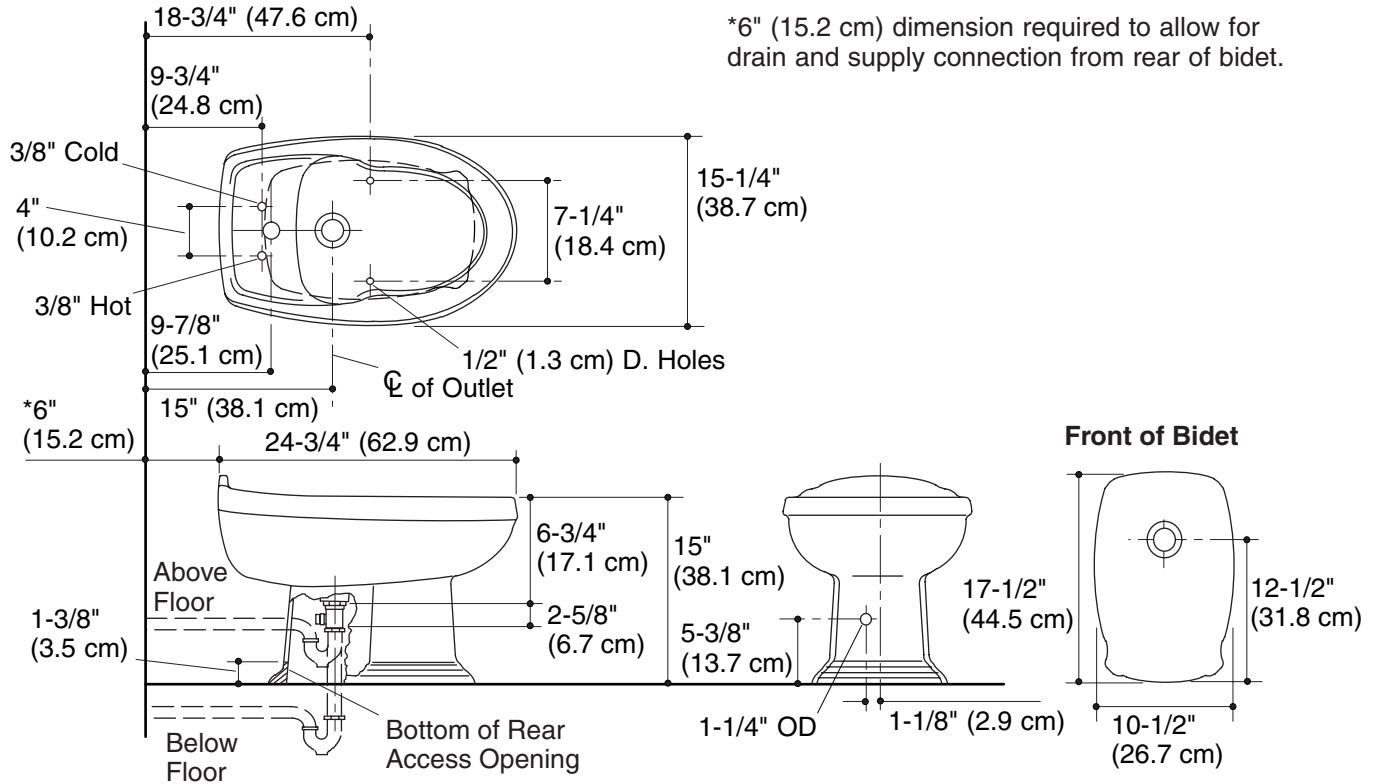

SINGLE-HOLE BIDET K-4898

Features

- Vitreous china
- Drilled for fixture-mounted centerset over-the-rim bidet faucet
- For above or below the floor rough-in
- Single-hole
- Includes mounting hardware

Codes/Standards Applicable

The single-hole bidet shall be made of vitreous china. The bidet shall be drilled for fixture-mounted, centerset, over-the-rim bidet faucet. The bidet shall be for above or below the floor rough-in. The bidet shall include mounting hardware. The bidet shall be Kohler Model K-4898-_____.

PORTRAIT®

Technical Information

Fixture:	
Configuration	Faucet deck
Drain hole	1-3/4" (4.4 cm) D.
Faucet hole	1-3/8" (3.5 cm) D.
Included components:	
Floor screws and bolt caps	52049

Installation Notes

Install this product according to the installation guide.

Product Diagram