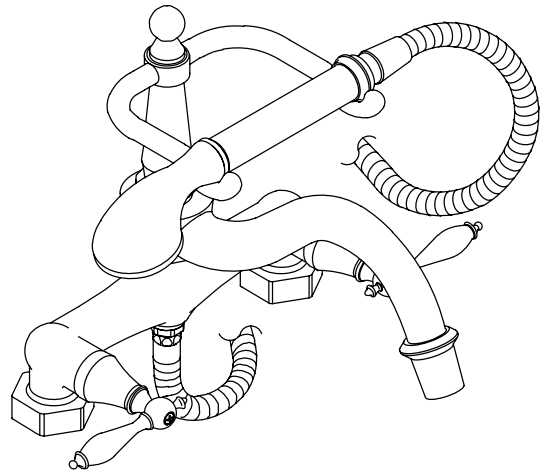

FINIAL TRADITIONAL

BATH FAUCET TRIM

K-331

ALSO K-126, K-127, K-128

ADA

Features

- Brass construction
- Bath- or deck-mount
- Brass valve bodies
- Lever handles
- 1/2' quarter-turn washerless ceramic disc valves
- 9-5/8" (24.4 cm) spout with diverter
- Traditional handshower with 60" (152.4 cm) hose

Codes/Standards Applicable

Specified model meets or exceeds the following:

- ADA
- ASME A112.18.1/CSA B125.1
- ASSE 1014
- ASSE 1025
- CSA B64
- UPC

Colors/Finishes

- CP: Polished Chrome
- PB: Vibrant® Polished Brass
- Other: Refer to Price Book for additional colors/finishes

Specified Model

Model	Description	Color/Finish		
K-331-4M	Bath- or deck-mount bath faucet with handshower and polished finish accents	☐ CP	☐ PB	☐ Other ____
K-331-4P	Bath- or deck-mount bath faucet with handshower and white accents	☐ CP	☐ PB	

Required Accessory				
K-126	27-7/8" (70.8 cm) Riser tubes, pair (for deck-mount bath faucet installation)	☐ CP	☐ PB	☐ Other ____
K-127	27-7/8" (70.8 cm) Riser tubes, pair (for K-100 Birthday Bath installation)	☐ CP	☐ PB	☐ Other ____
K-128	31-1/2" (80 cm) Riser tubes, pair (for K-700 Vintage Bath installation)	☐ CP	☐ PB	☐ Other ____

Product Specification

Two-handle bath- or deck-mount bath faucet shall be of brass construction. Faucet shall feature brass valve bodies. Faucet shall feature 1/2" quarter-turn washerless ceramic disc valves, assuring positive handle stop positioning. Product requires riser tubes. Product shall include a traditional handshower with 60" (152.4 cm) hose, 9-5/8" (24.4 cm) diverter spout, and lever handles. Faucet shall be Kohler Model K-331-4-_____ and the riser tubes shall be Kohler Model K-_____-_____.