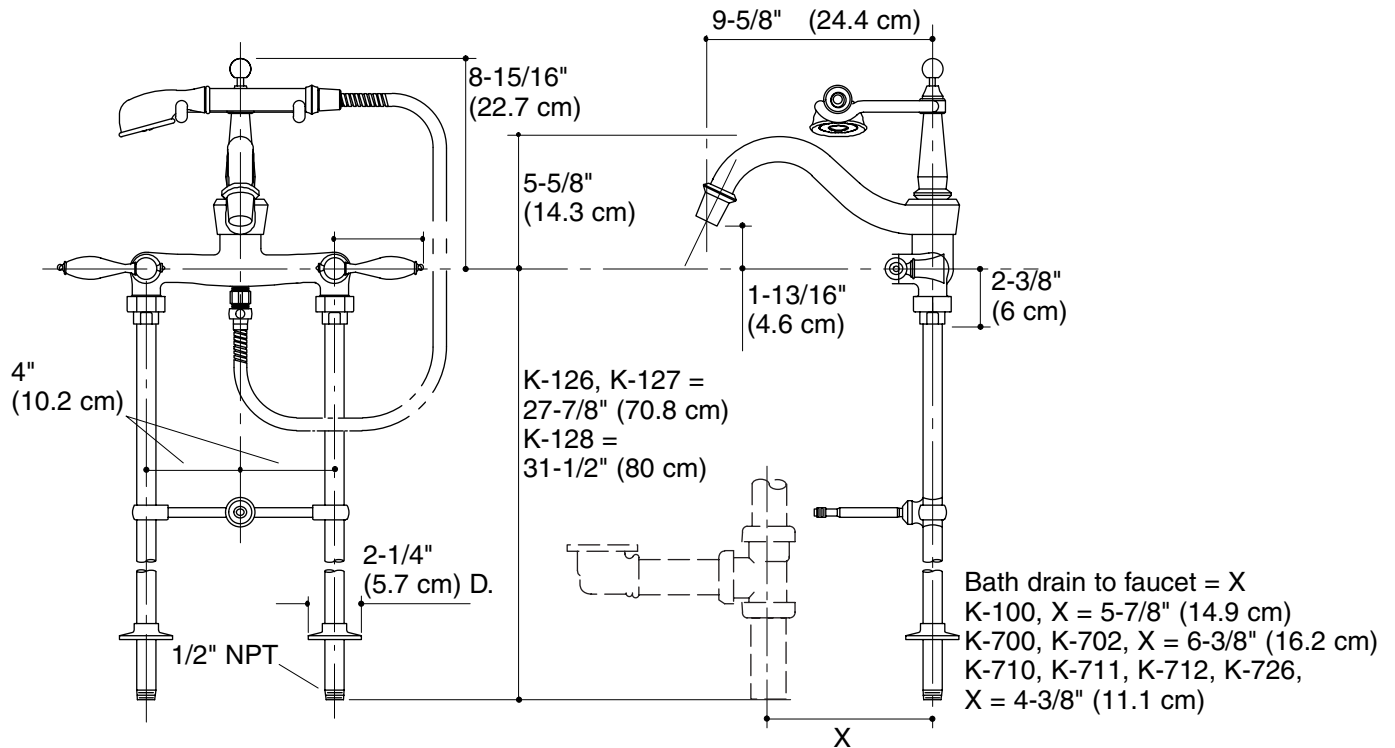

FINIAL TRADITIONAL

Technical Information

Mexico products have an M after the first sequence of numbers (such as K-12345 M).	
Applicable components:	
Lever handles with polished finish accents*	K-331-4M
Lever handles with white accents*	K-331-4P
Riser tubes for deck-mount	K-126
Riser tubes for Birthday™ bath	K-127
Riser tubes for Vintage™ bath	K-128
*Requires riser tubes.	
Lever handles are ADA compliant.	

Installation Notes

Install this product according to the installation guide.

Product Diagram