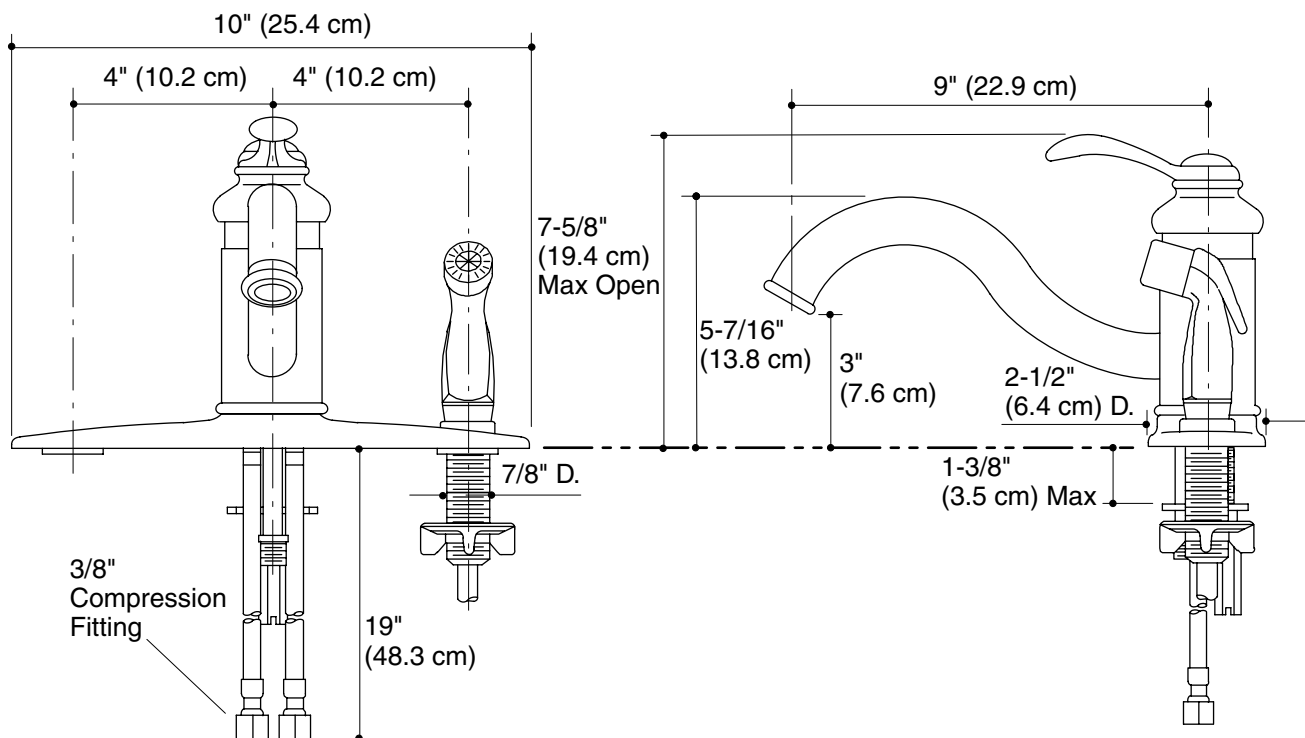

FAIRFAX®

Installation Notes

Install this product according to the installation guide.

Product Diagram