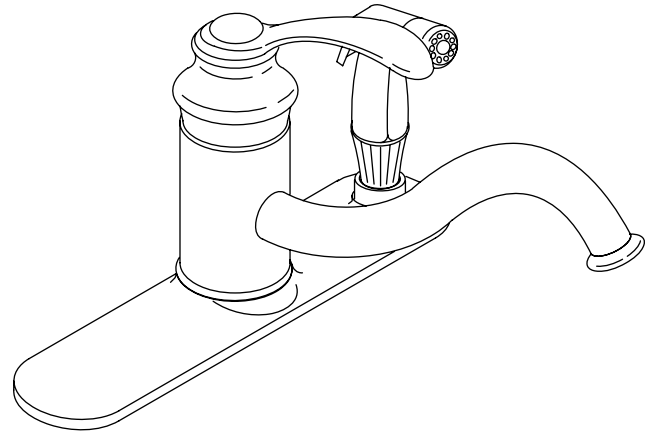

**KITCHEN SINK FAUCET
K-12173**

ADA

Features

- Metal construction
- One-piece, self-contained ceramic disc valve allows both volume and temperature control
- Temperature memory allows faucet to be turned on and off at any temperature setting
- High-temperature limit setting for added safety
- 9" (22.9 cm) swing spout reach
- Flexible supplies
- ADA compliant lever handle
- Matching finish sidespray through escutcheon
- Lower flow aerator options are available (refer to the Kohler Price Book)
- 2.2 gpm (8.3 lpm) maximum flow rate

Product Specification

The single-control kitchen sink faucet shall be of metal construction. Product shall have a maximum flow rate of 2.2 gallons (8.3 L) per minute with lower flow aerator options available (refer to the Kohler Price Book). Product shall feature a one-piece, self-contained ceramic disc valve, which allows both volume and temperature control. Product shall feature temperature memory, allowing the faucet to be turned on and off at any temperature setting. Product shall include a high-temperature limit setting for added safety. Product shall feature a 9" (22.9 cm) swing spout reach, flexible supplies, ADA compliant lever handle, and a matching finish sidespray through escutcheon. Faucet shall be Kohler Model K-12173-____.