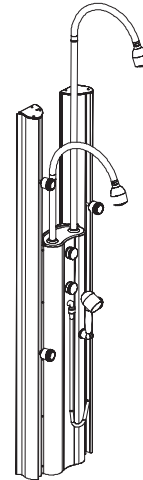

FEATURES

- 76" (193cm) x 18-3/8" (46.7cm) x 6" (15.2cm)
- Anodized aluminum
- Wall-mounted Tower

CODES/STANDARDS APPLICABLE

Specified model meets or exceeds the following:

- None applicable

COLORS/FINISHES

- SS Satin Silver
- SH Satin Brass
- SL Satin Nickel

SPECIFIED MODEL:

Model	Description	Module Colors/Finishes		
K-498	Wall-mounted tower	<input type="checkbox"/> SS	<input type="checkbox"/> SH	<input type="checkbox"/> SL

PRODUCT SPECIFICATION:

The wall-mounted tower shall be 76" (193cm) in length and 18-3/8" (46.7cm) in width and 6" (15.2cm) in depth. Tower shall be made of anodized aluminum. Tower shall be Kohler Model K-498-_____.