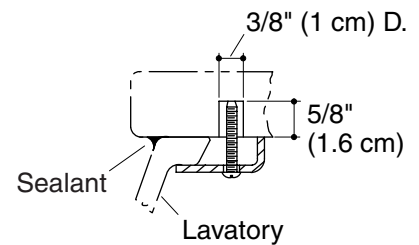

KOHLER® Roughing-In

K-2205, K-14193, K-14195, K-14218
CAXTON®
UNDERCOUNTER LAVATORY

Product Information

Applicable product:	
Undercounter lavatory	K-2205
Undercounter lavatory with glazed underside	K-2205-G
Undercounter lavatory – Artist Editions	K-14193
Undercounter lavatory – Artist Editions	K-14195
Undercounter lavatory – Artist Editions	K-14218
Undercounter lavatory – Artist Editions	K-14390

Fixture*:	
Basin area	17" (43.2 cm) x 14" (35.6 cm)
Water depth	6-3/8" (16.2 cm)
Drain hole	1-3/4" (4.4 cm) D.
*Approximate measurements for comparison only.	

Included components:	
Basin clamp assembly	52047
Cut-out template	1002975-7

Recommended accessories:	
P-Trap	K-9018

Installation Notes

Install this product according to the installation guide.

Supplied basin clamp assemblies require 1" (2.5 cm) minimum countertop thickness. Installer must supply anchors for thinner countertops.

NOTICE: Countertop manufacturer or cutter **must** use the cut-out template provided with the product, or a current one provided by Kohler Co. Call 1-800-4-KOHLER to order. Kohler Co. is not responsible for cutout errors when the incorrect cut-out template is used.

Fixture conforms to ASME Standard A112.19.2/CSA B45.1. All dimensions are nominal.

Marble Installation