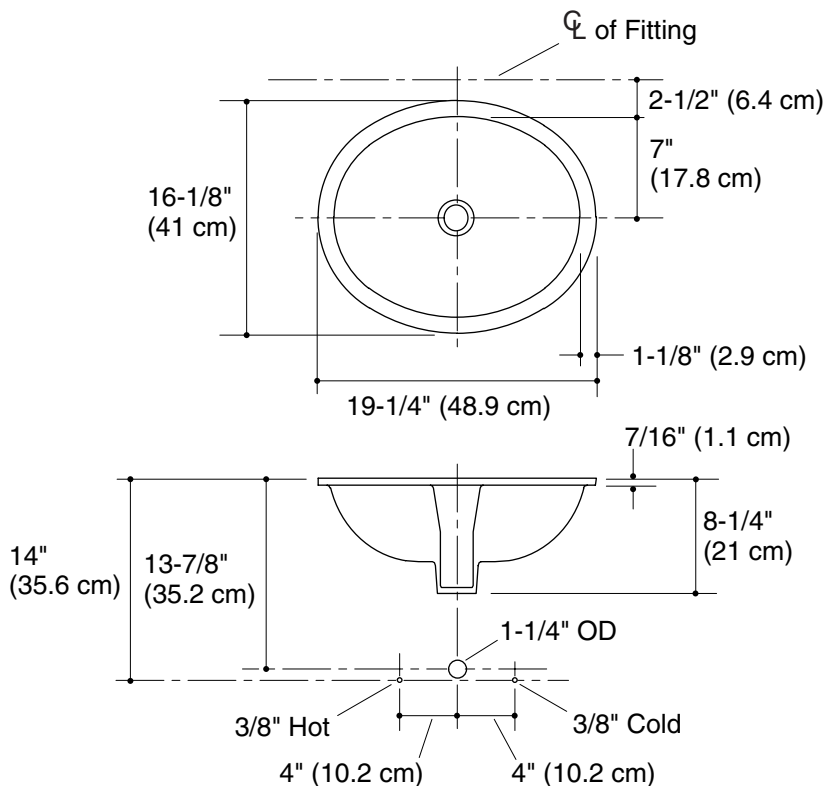

Fixture*:	
Basin area	17" (43.2 cm) x 14" (35.6 cm)
Water depth	6-3/8" (16.2 cm)
Drain hole	1-3/4" (4.4 cm) D.
*Approximate measurements for comparison only.	

Included components:	
Basin clamp assembly	52047
Cut-out template	1002975-7

## Installation Notes

Install this product according to the installation guide.

Supplied basin clamp assemblies require 1" (2.5 cm) minimum countertop thickness. Installer must supply anchors for thinner countertops.

Fixture conforms to ASME Standard A112.19.2/CSA B45.1. All dimensions are nominal.

**Marble Installation**

**Wood Installation**