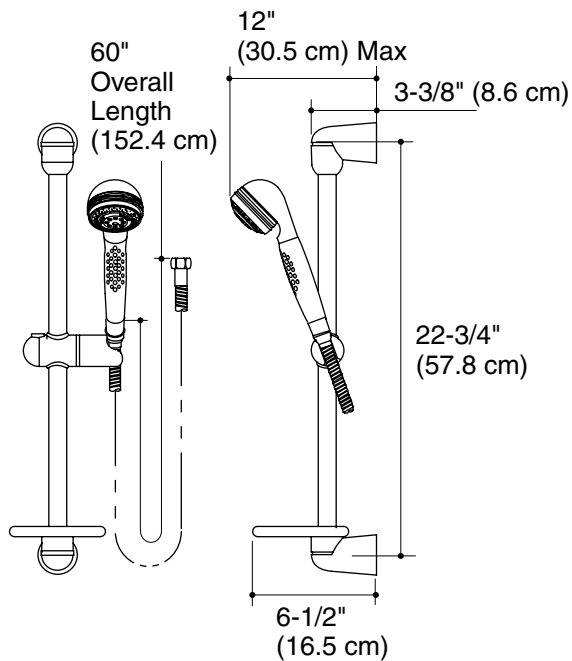

Features

- MasterShower® relaxing handshower
- 2.5 gallons per minute
- MasterShower® 22-3/4" (57.8 cm) slide bar
- 60" (152.4 cm) metal hose, vacuum breaker and wall elbow

**HOTEL HANDSHOWER KIT
K-8520**

Colors/Finishes

- CP: Polished Chrome

Codes/Standards Applicable

Specified model meets or exceeds the following:

- ASME A112.18.1/CSA B125.1
- ASSE 1014
- IAPMO/cUPC

Specified Model

Model/Description	
K-8520 Hotel handshower kit <input type="checkbox"/> CP	

Product Specification

Hotel handshower kit shall include MasterShower®, relaxing handshower. Hotel handshower kit shall also include Master-Shower® 22-3/4" (57.8 cm) slide bar and 60" (152.4 cm) metal hose, vacuum breaker and wall elbow. Hotel handshower kit shall have a flow rate of 2.5 gallons per minute. Hotel handshower kit shall be Kohler Model K-____-____.

Installation Notes

Install this product according to the installation guide.

Elbow And Vacuum Breaker Details

Product Diagram