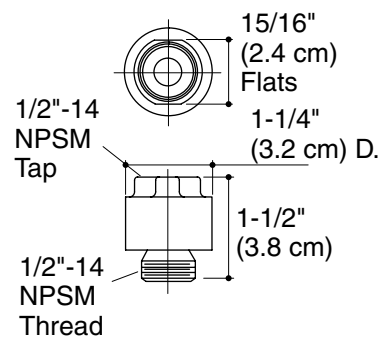

Elbow And Vacuum Breaker Details