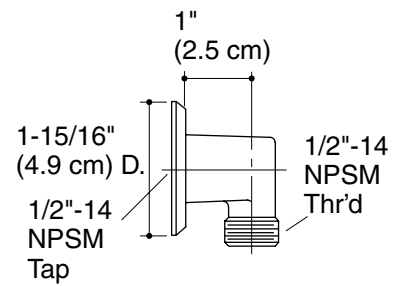

Installation Notes

Install this product according to the installation guide.